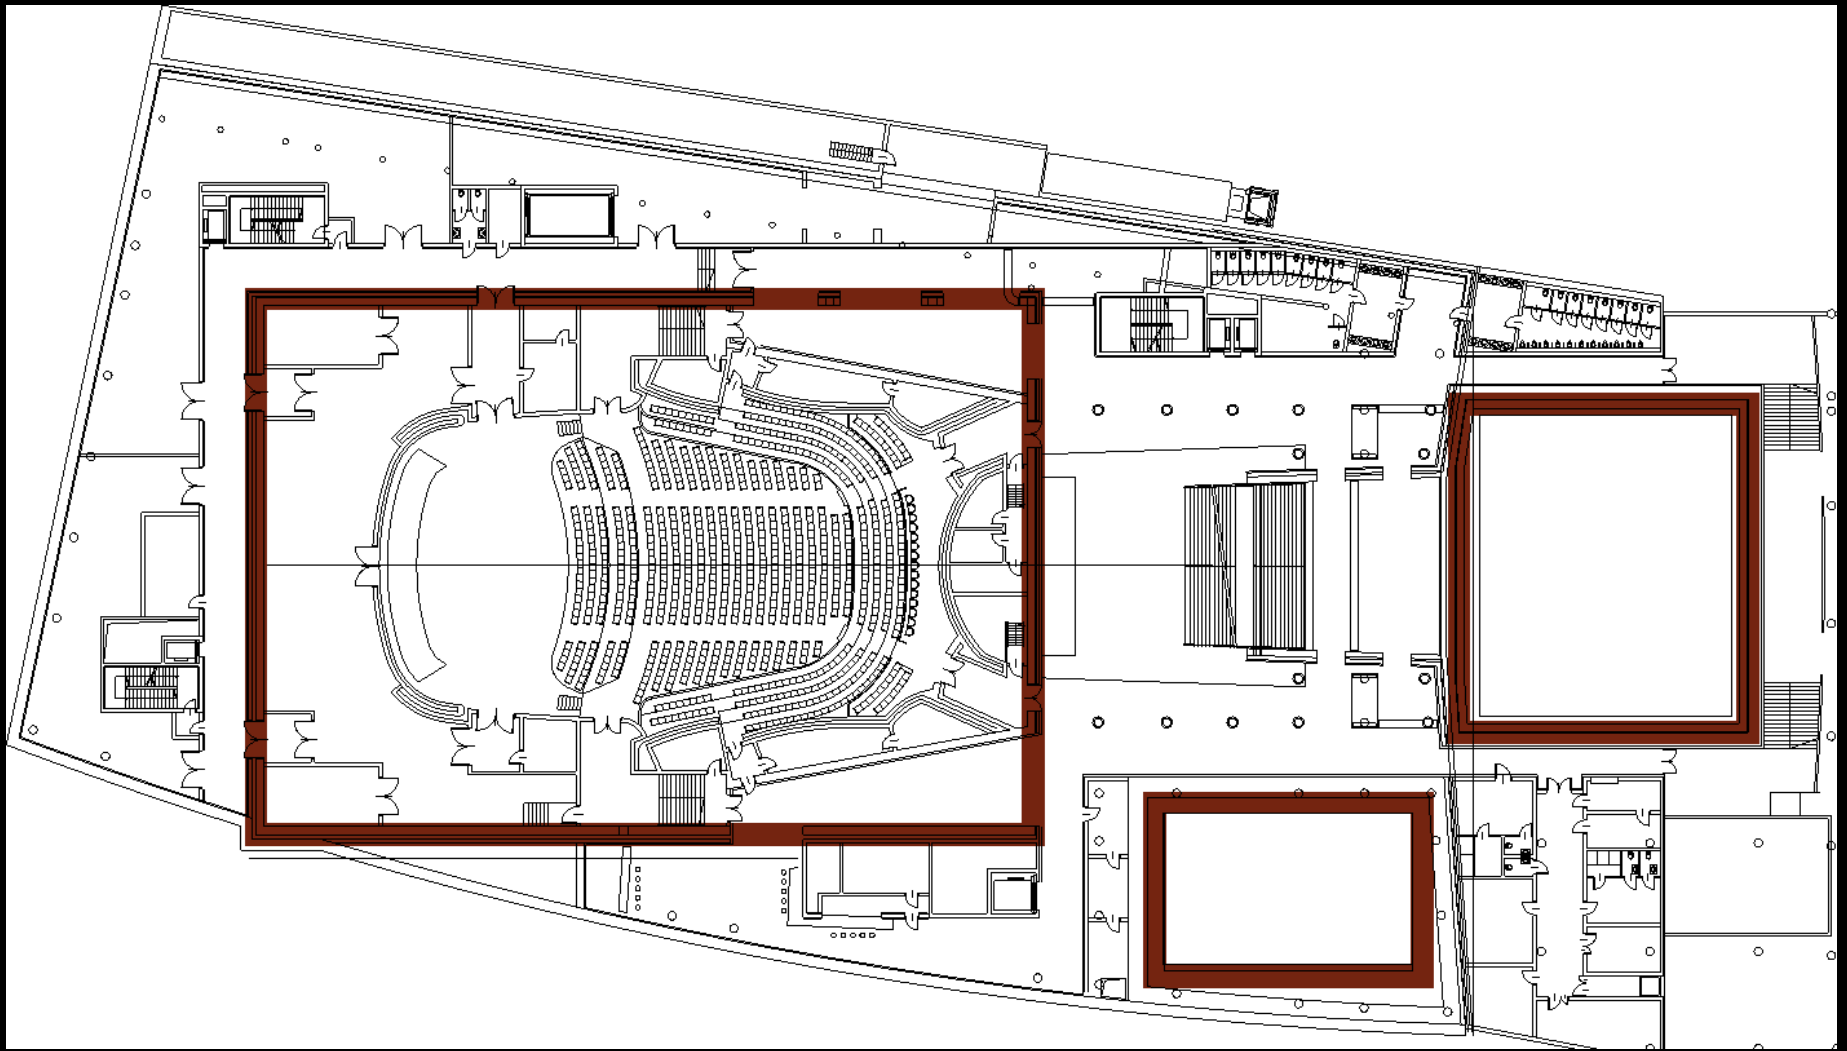

NFM NATIONAL
FORUM
OF MUSIC